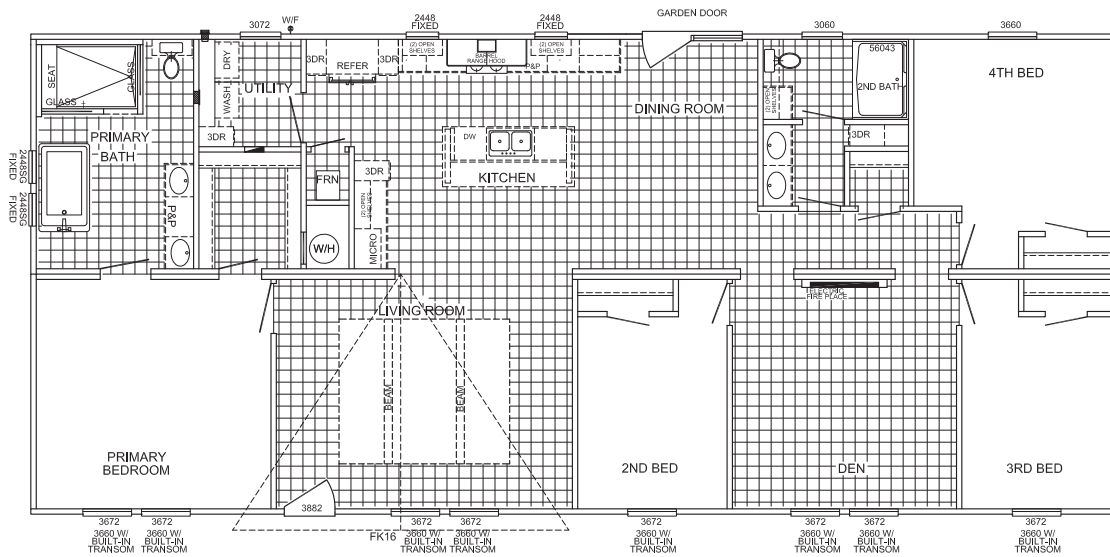

4 Bedrooms :: 2 Baths :: 2176 SQ Feet :: 32x68

The home series and floor plans indicated will vary by retailer and state. Your local Home Center can quote you on specific prices and terms of purchase for specific homes. Southern Energy Homes invests in continuous product and process improvement. All home series, floor plans, specifications, dimension, features, materials, availability, and starting prices shown on this website are artist's renderings or estimates, and are subject to change without notice. Dimensions are nominal and length and width measurements are from exterior wall to exterior wall.